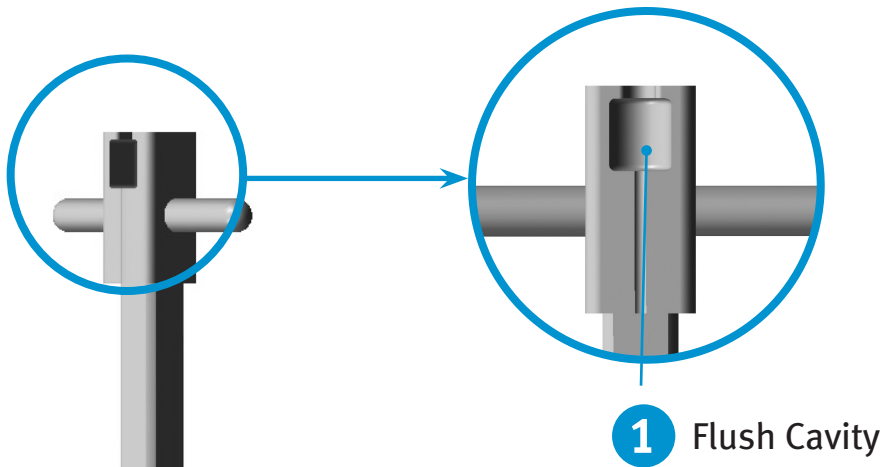

**Persona™
Slaphammer
42-5099-037-00**

Cleaning Instructions

1 Flush Cavity

2 Flush Handle Slots

3 Flush Handle Slots

97-5062-60 1111-K09 Printed in USA ©2012 Zimmer, Inc.