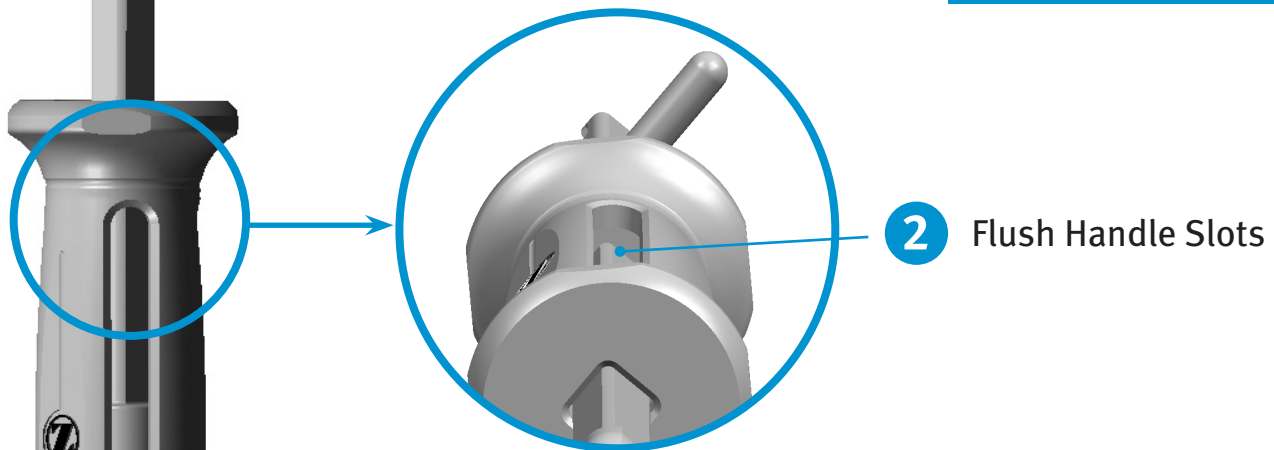

**Persona™
Slaphammer
42-5099-037-00**

Cleaning Instructions

1 Flush Cavity

2 Flush Handle Slots

3 Flush Handle Slots

97-5062-60 1111-K09 Printed in USA ©2012 Zimmer, Inc.