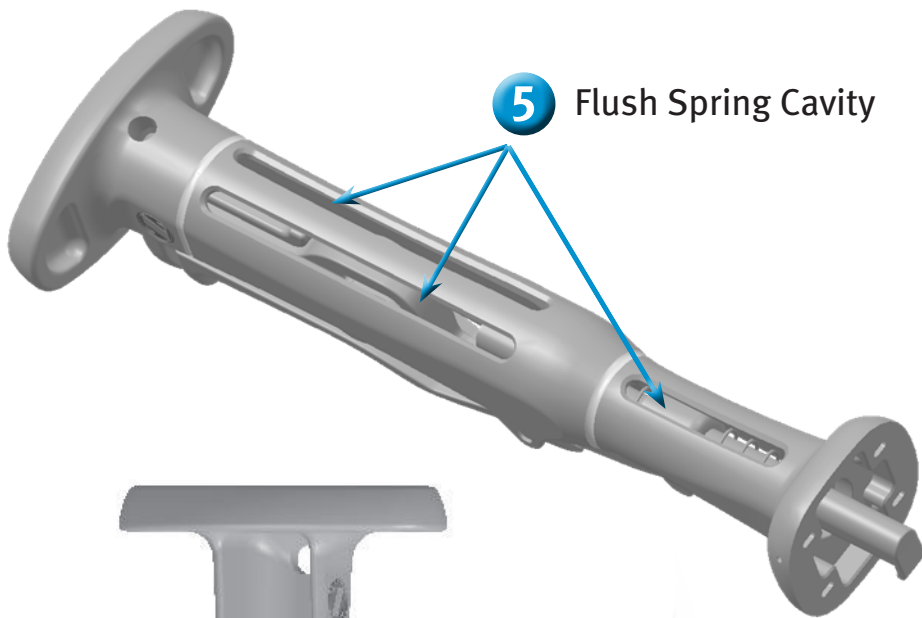

Persona™ TM Tibial  
Inserter  
42-5099-092-10

Cleaning Instructions

97-5026-014-00 MC0000099957/00 Printed in USA ©2013 Zimmer, Inc.

**Persona™ TM Tibial  
Inserter**  
**42-5099-092-10**

Cleaning Instructions