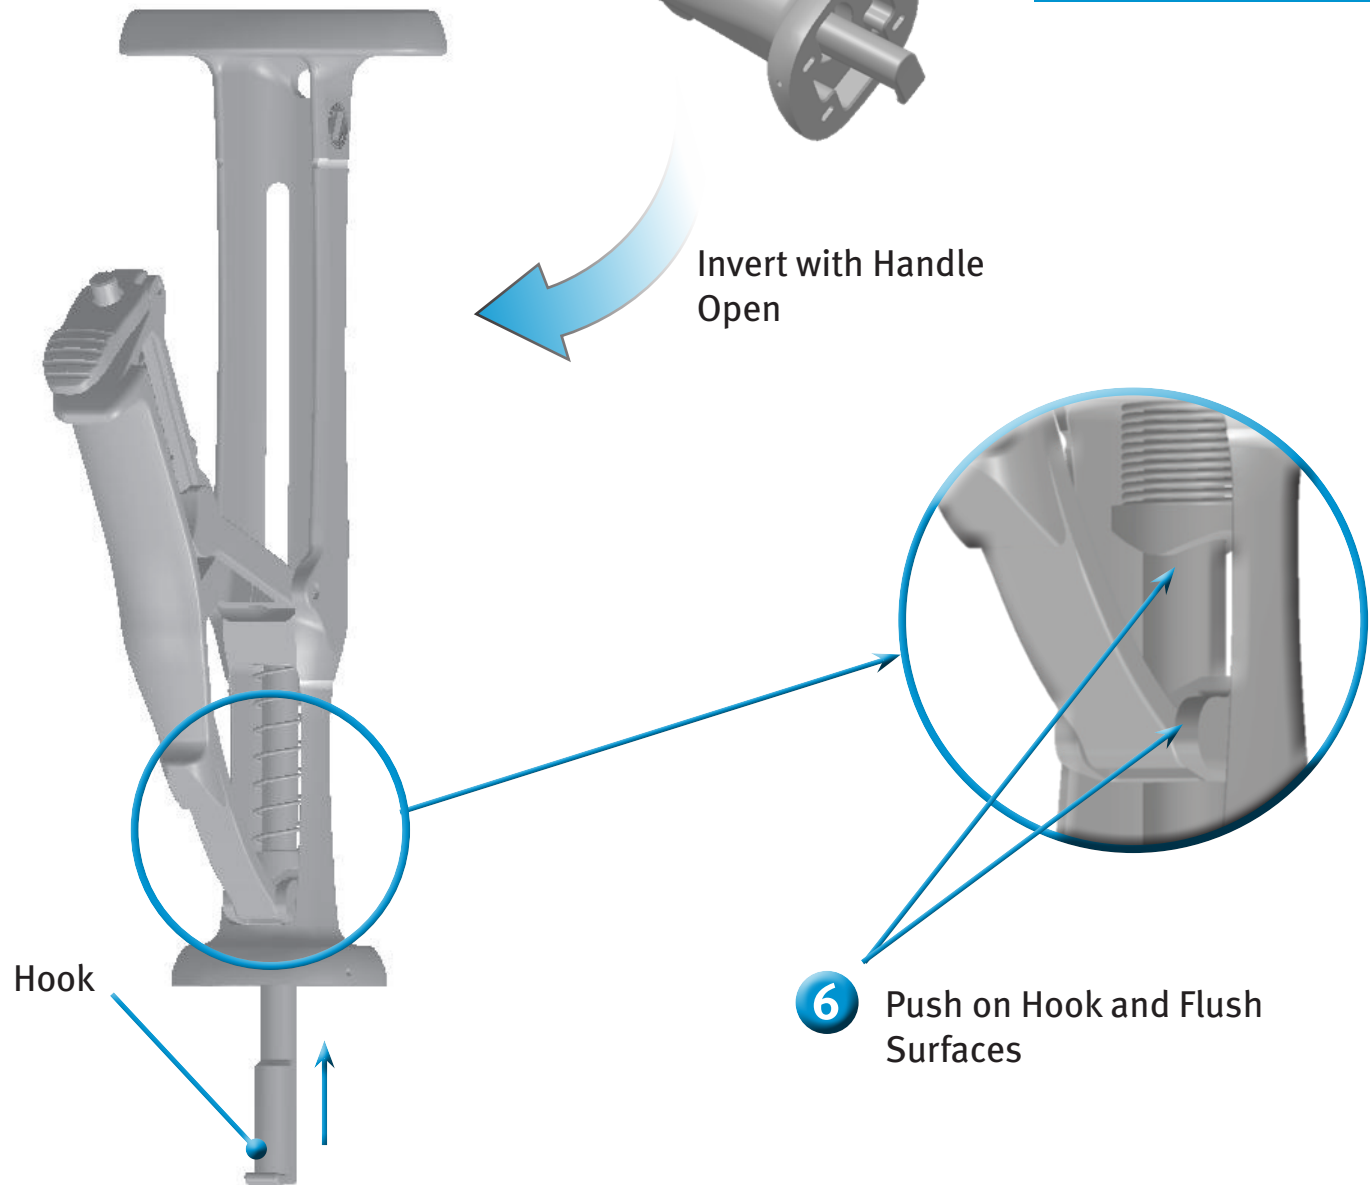

Persona™ TM Tibial  
Inserter  
42-5099-092-10

Cleaning Instructions

97-5026-014-00 MC0000099957/00 Printed in USA ©2013 Zimmer, Inc.

**Persona™ TM Tibial  
Inserter**  
**42-5099-092-10**

Cleaning Instructions