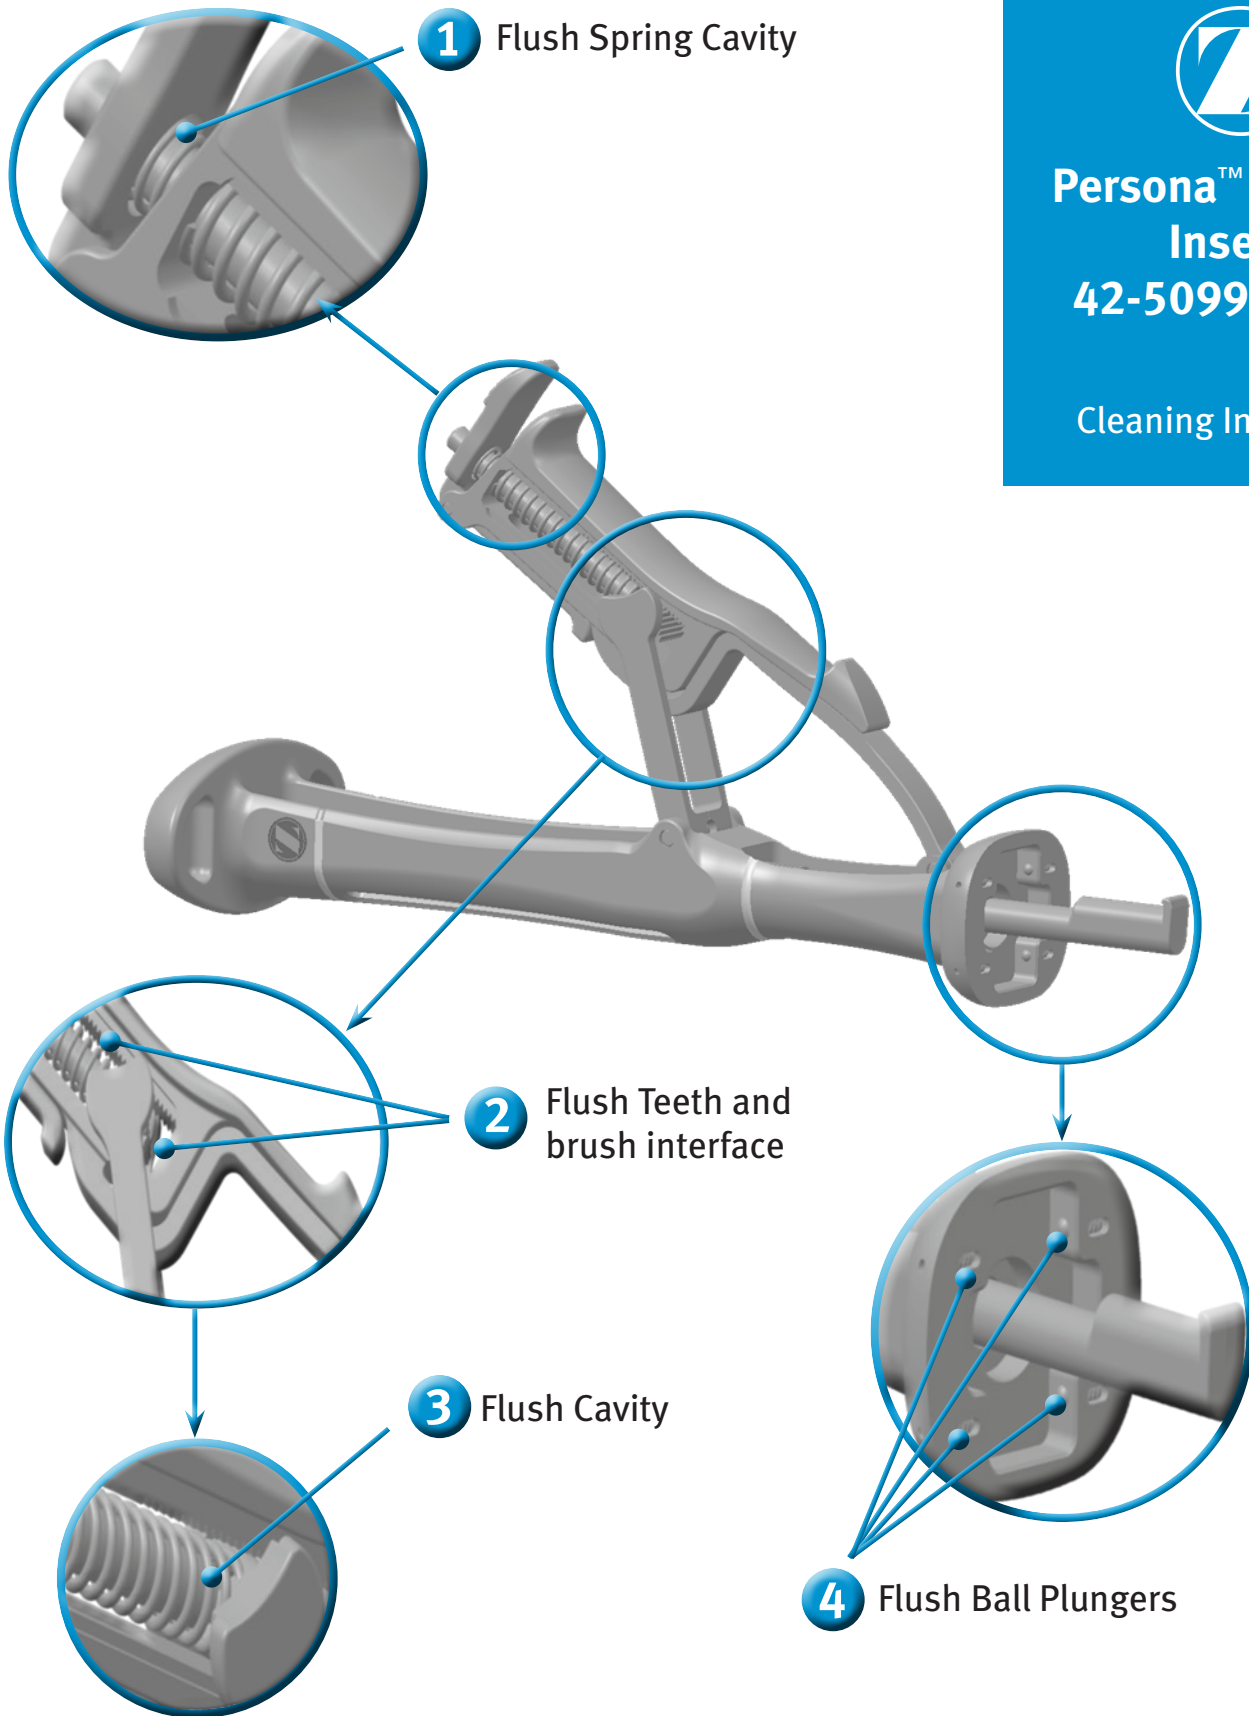

Persona™ TM Tibial  
Inserter  
42-5099-092-10

Cleaning Instructions

97-5026-014-00 MC0000099957/00 Printed in USA ©2013 Zimmer, Inc.

**Persona™ TM Tibial  
Inserter**  
**42-5099-092-10**

Cleaning Instructions