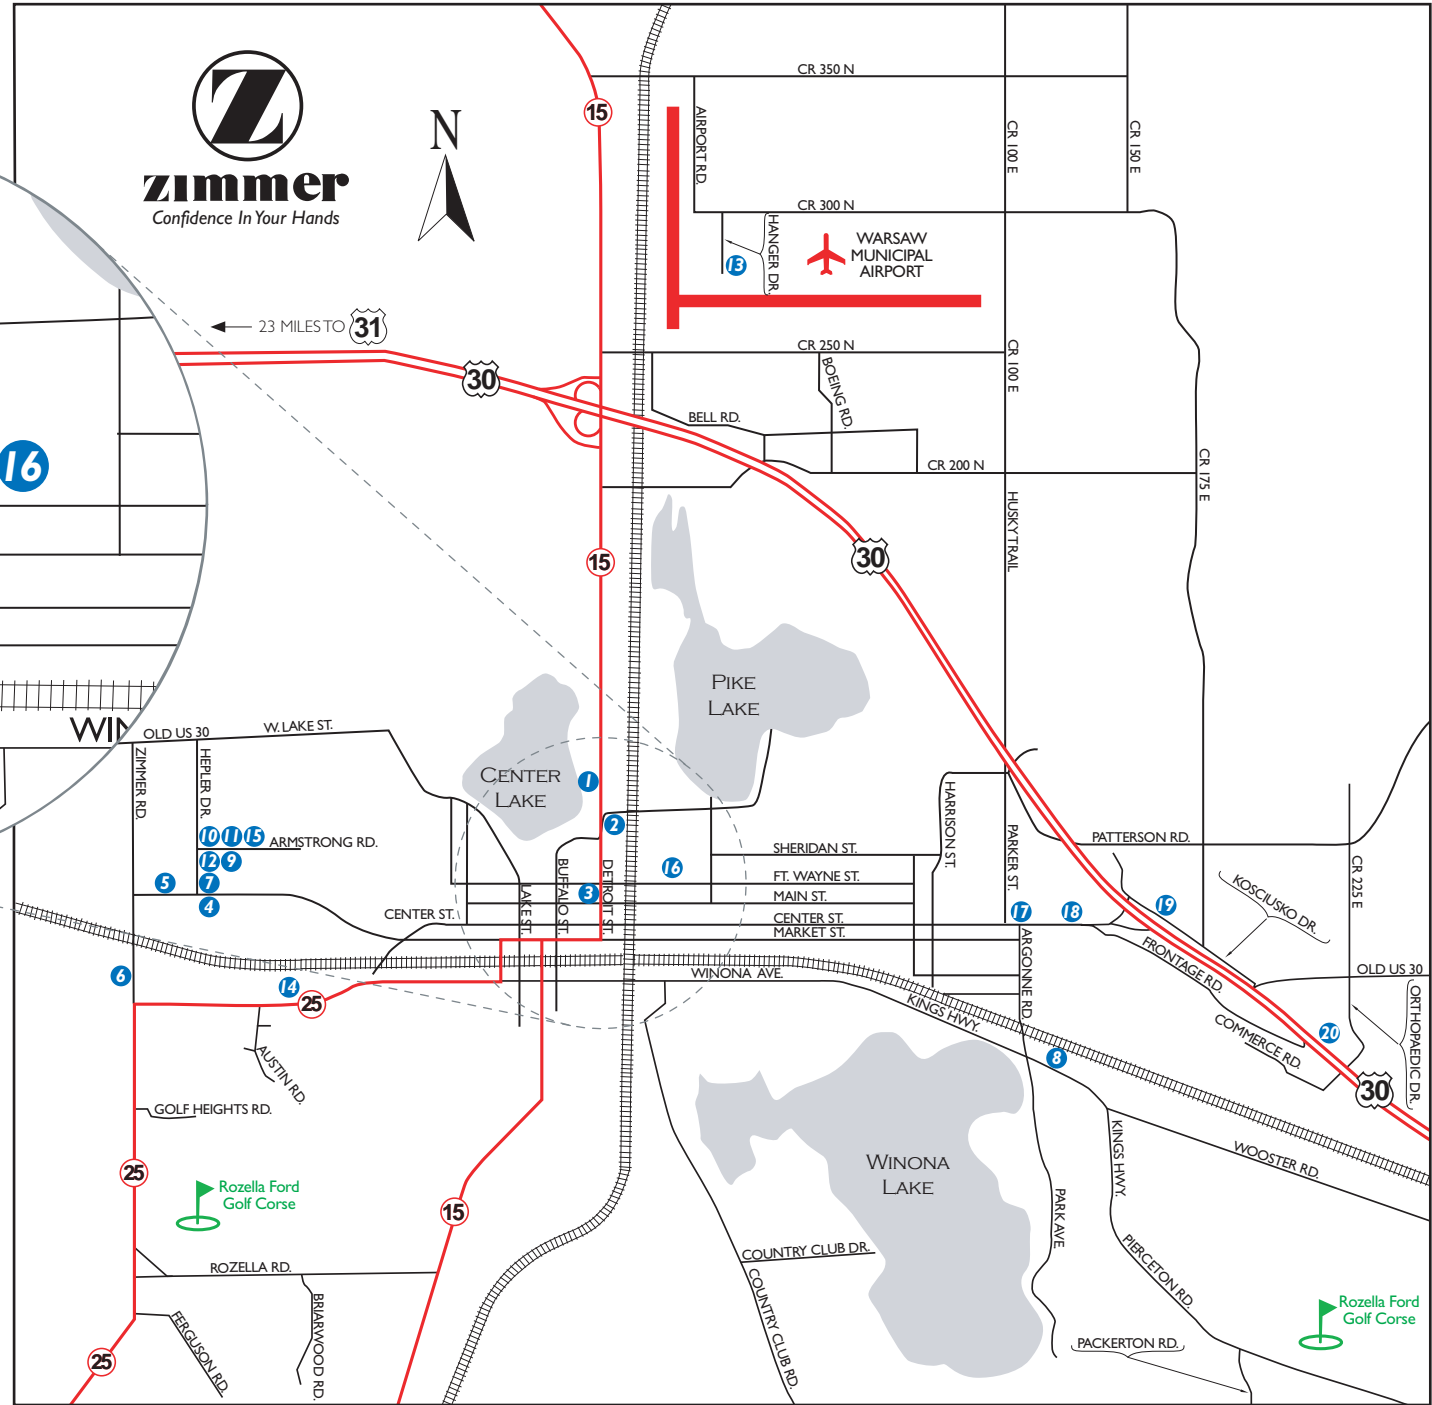

Facilities & Nearby Airport

- 1. Zimmer Building One (Instrumental)
 - 2. Zimmer Building Two (Print Shop)
 - 3. Zimmer Building Three (Corporate)
 - 4. Zimmer Building Four (Distribution Center)
 - 5. Zimmer Building Five (Manufacturing)
 - 6. Zimmer Building Six (Wildman)
 - 7. Zimmer Building Seven
 - 8. Zimmer Building Eight (Meeting Services)
 - 9. Zimmer Building Nine (Lake City Medical)
 - 10. Zimmer Building Ten (Spartech)
 - 11. Zimmer Building Eleven (Buhr)
 - 12. Zimmer Building Twelve (Clarke)
 - 13. Zimmer Hangar
 - 14. Zimmer Warehouse (Warsaw Leasing Corp.)
 - 15. Zimmer WHIMET
-
- 16. Candelight Inn
 - 17. White Hill Manor
 - 18. Ramada Inn
 - 19. Hampton Inn
 - 20. Holiday Inn Express

Directions to Ft. Wayne Airport

Take 30 East to 69 South (approx. 32 miles). Exit on 24. Follow signs to Baerfield

Directions to South Bend Airport

Take 30 West to 31 North. Exit 31 Bypass West. Exit on 20 East. Follow signs to South Bend Regional Airport