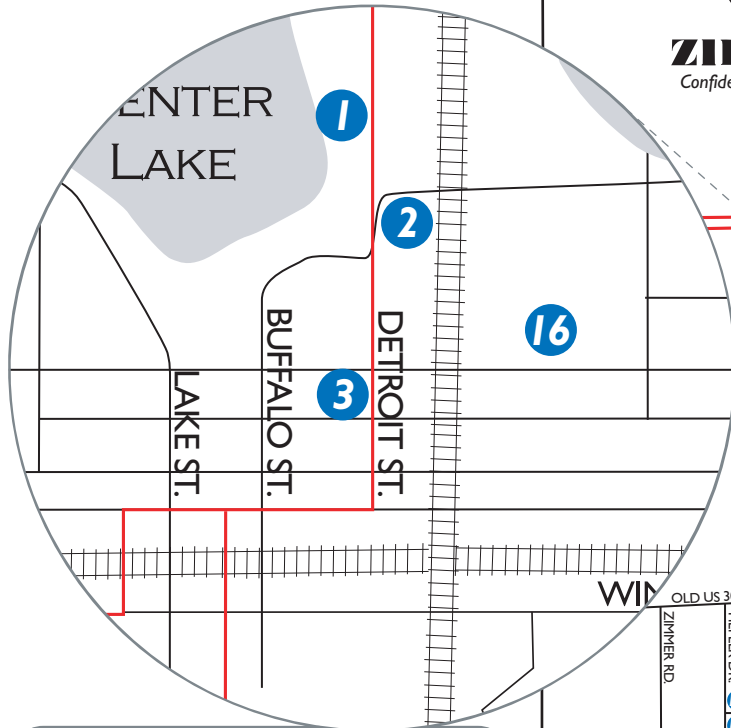

Facilities & Nearby Airport

- 1. Zimmer Building One (Instrumental)
 - 2. Zimmer Building Two (Print Shop)
 - 3. Zimmer Building Three (Corporate)
 - 4. Zimmer Building Four (Distribution Center)
 - 5. Zimmer Building Five (Manufacturing)
 - 6. Zimmer Building Six (Wildman)
 - 7. Zimmer Building Seven
 - 8. Zimmer Building Eight (Meeting Services)
 - 9. Zimmer Building Nine (Lake City Medical)
 - 10. Zimmer Building Ten (Spartech)
 - 11. Zimmer Building Eleven (Buhr)
 - 12. Zimmer Building Twelve (Clarke)
 - 13. Zimmer Hangar
 - 14. Zimmer Warehouse (Warsaw Leasing Corp.)
 - 15. Zimmer WHIMET
-
- 16. Candelight Inn
 - 17. White Hill Manor
 - 18. Ramada Inn
 - 19. Hampton Inn
 - 20. Holiday Inn Express

Directions to Ft. Wayne Airport

Take 30 East to 69 South (approx. 32 miles). Exit on 24. Follow signs to Baerfield

Directions to South Bend Airport

Take 30 West to 31 North. Exit 31 Bypass West. Exit on 20 East. Follow signs to South Bend Regional Airport