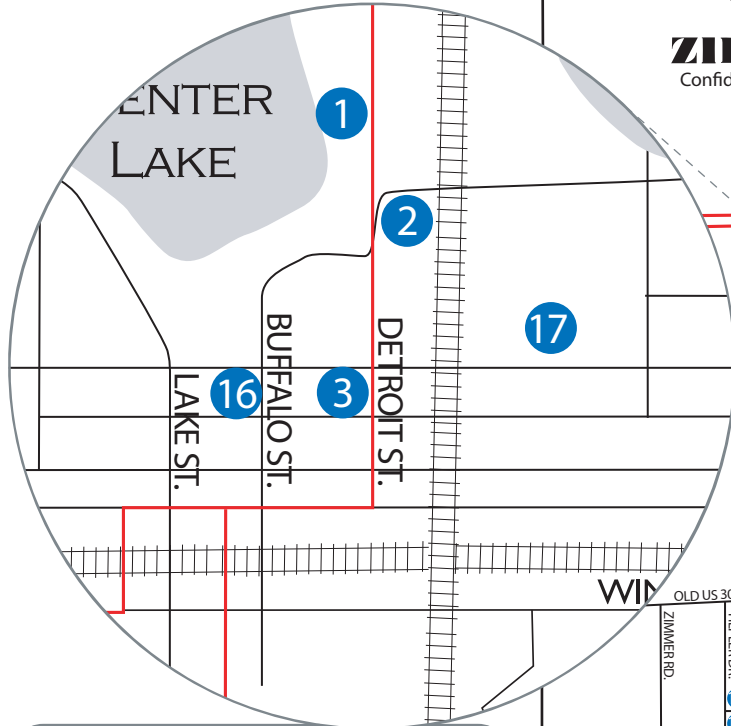

Facilities & Nearby Airport

- 1. Zimmer Building One (Instrumental)
 - 2. Zimmer Building Two (Print Shop)
 - 3. Zimmer Building Three (Corporate)
 - 4. Zimmer Building Four (Distribution Center)
 - 5. Zimmer Building Five (Manufacturing)
 - 6. Zimmer Building Six (Wildman)
 - 7. Zimmer Building Seven
 - 8. Zimmer Building Eight (Meeting Services)
 - 9. Zimmer Building Nine (Lake City Medical)
 - 10. Zimmer Building Ten (Spartech)
 - 11. Zimmer Building Eleven (Buhr)
 - 12. Zimmer Building Twelve (Clarke)
 - 13. Zimmer Hangar
 - 14. Zimmer Warehouse (Warsaw Leasing Corp.)
 - 15. Zimmer WHIMET
 - 16. Zimmer Hotel
-
- 17. Candelight Inn
 - 18. White Hill Manor
 - 19. Ramada Inn
 - 20. Hampton Inn
 - 21. Holiday Inn Express

Directions to Ft. Wayne Airport

Take 30 East to 69 South (approx. 32 miles). Exit on 24. Follow signs to Baerfield

Directions to South Bend Airport

Take 30 West to 31 North. Exit 31 Bypass West. Exit on 20 East. Follow signs to South Bend Regional Airport