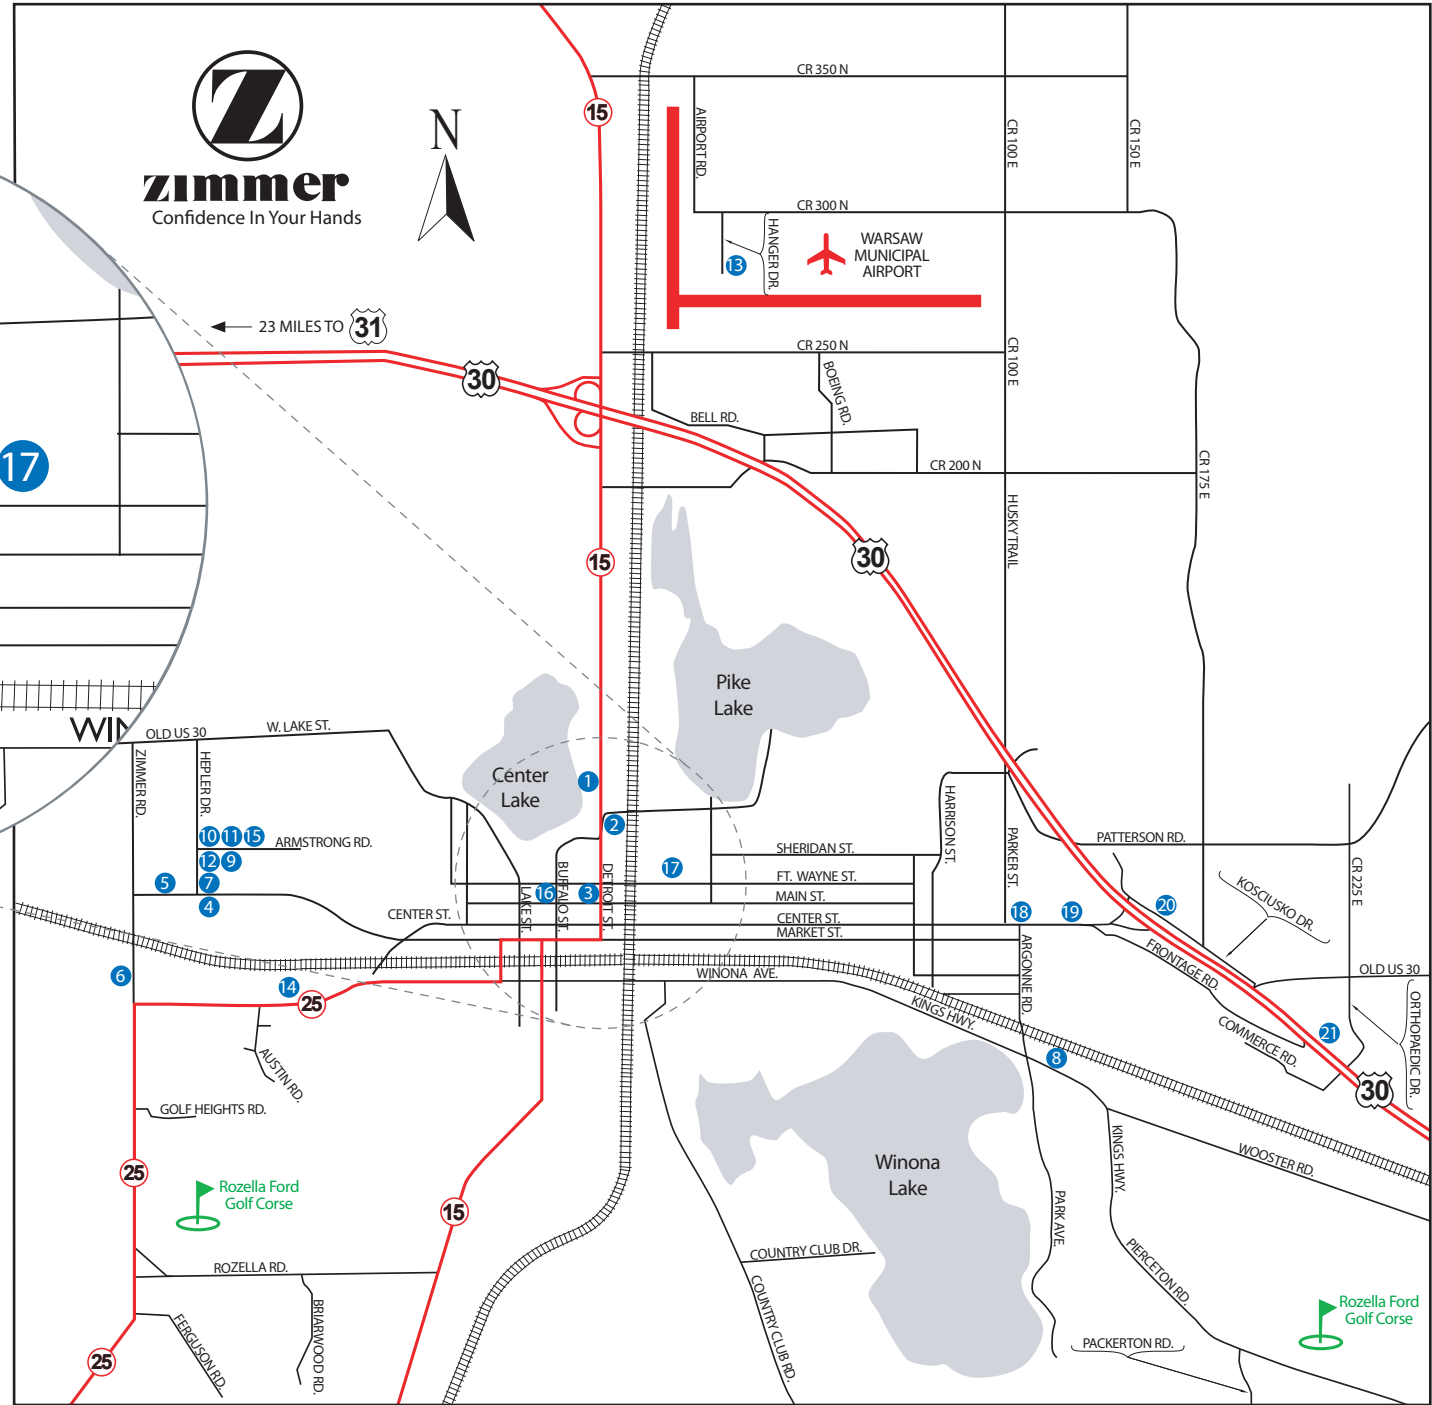

Facilities & Nearby Airport

- 1. Zimmer Building One (Instrumental)
 - 2. Zimmer Building Two (Print Shop)
 - 3. Zimmer Building Three (Corporate)
 - 4. Zimmer Building Four (Distribution Center)
 - 5. Zimmer Building Five (Manufacturing)
 - 6. Zimmer Building Six (Wildman)
 - 7. Zimmer Building Seven
 - 8. Zimmer Building Eight (Meeting Services)
 - 9. Zimmer Building Nine (Lake City Medical)
 - 10. Zimmer Building Ten (Spartech)
 - 11. Zimmer Building Eleven (Buhr)
 - 12. Zimmer Building Twelve (Clarke)
 - 13. Zimmer Hangar
 - 14. Zimmer Warehouse (Warsaw Leasing Corp.)
 - 15. Zimmer WHIMET
 - 16. Zimmer Hotel
-
- 17. Candelight Inn
 - 18. White Hill Manor
 - 19. Ramada Inn
 - 20. Hampton Inn
 - 21. Holiday Inn Express

Directions to Ft. Wayne Airport

Take 30 East to 69 South (approx. 32 miles). Exit on 24. Follow signs to Baerfield

Directions to South Bend Airport

Take 30 West to 31 North. Exit 31 Bypass West. Exit on 20 East. Follow signs to South Bend Regional Airport