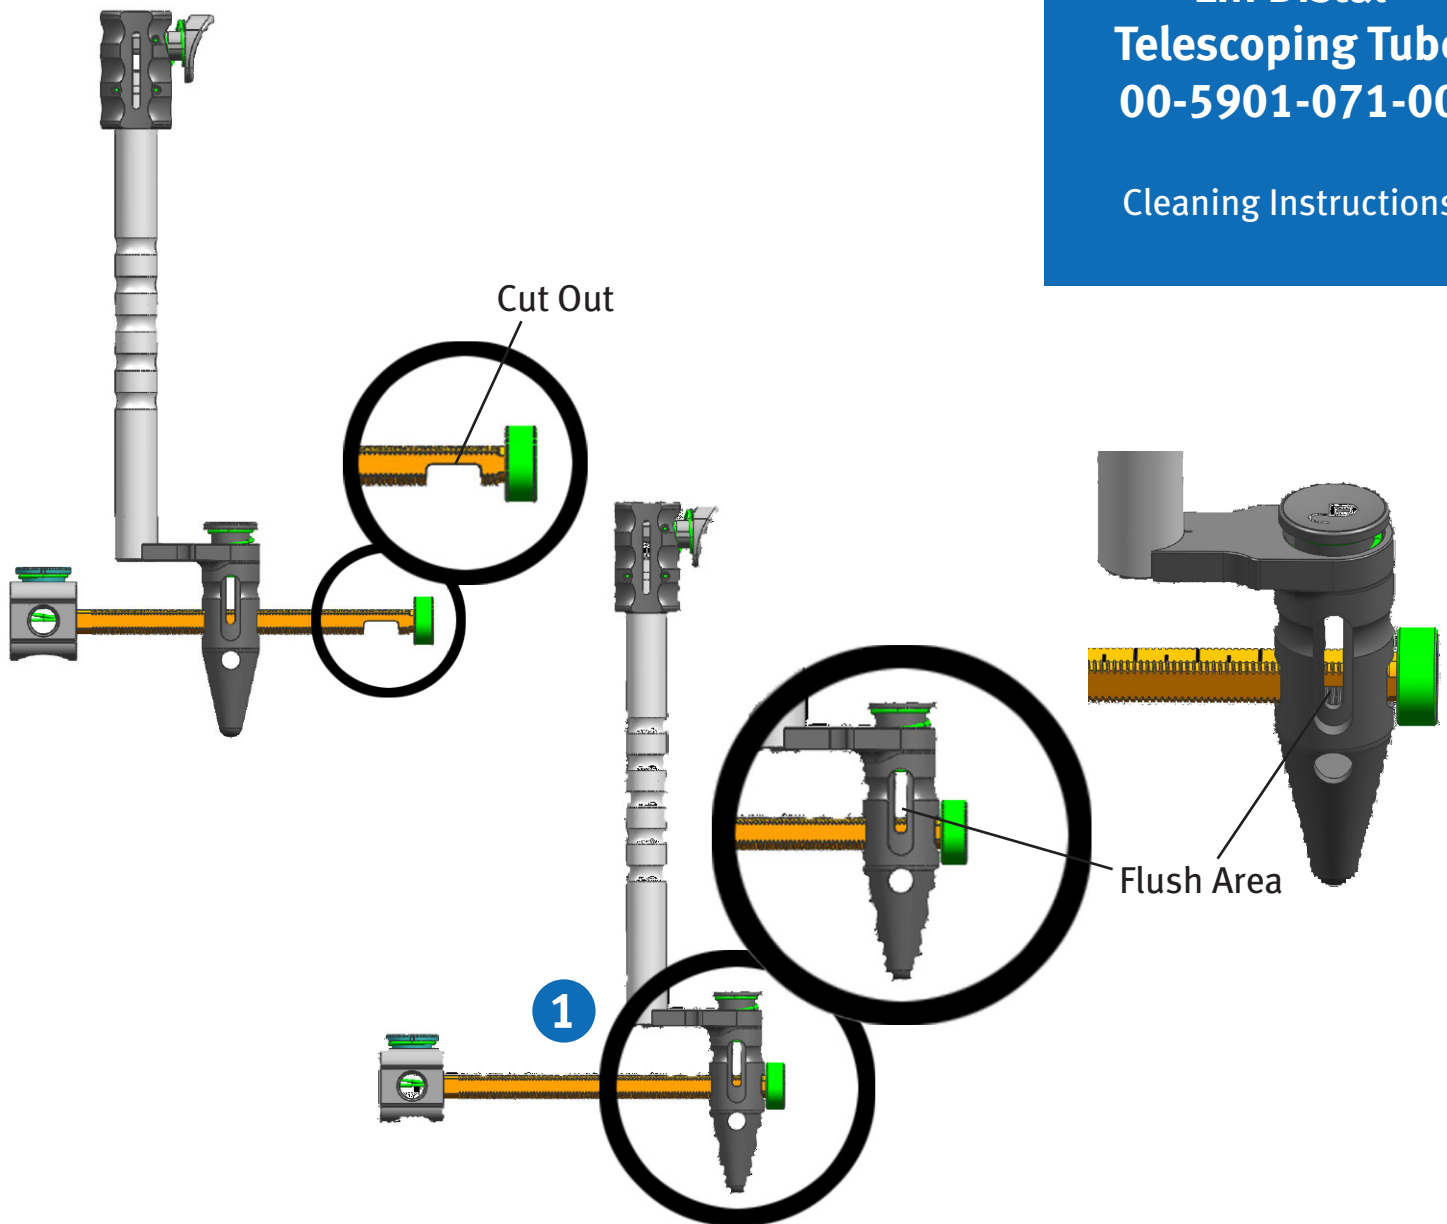

EM Distal Telescoping Tube 00-5901-071-00

Cleaning Instructions

Move assembly to position **1** to access flushable area cut out.
Flush area shown.

+H124970000403001/\$100610F10K

97-0000-403-00 1003-K21 Printed in USA ©2010 Zimmer, Inc.