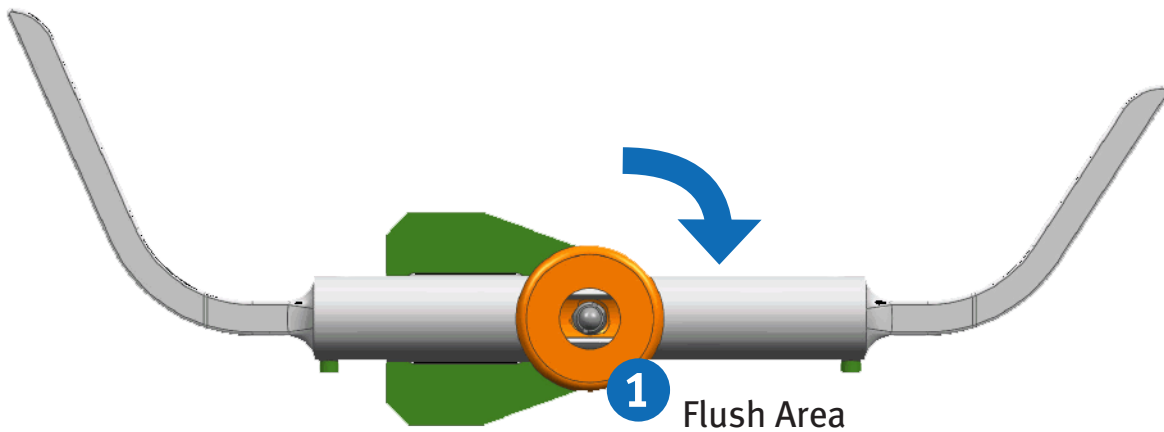

# Tibial Stylus 2/10mm 00-5901-082-00

## Cleaning Instructions

Rotate and center stylus arm **1** to access flushable area.  
Flush area shown.

97-0000-401-00 1003-K20 Printed in USA ©2010 Zimmer, Inc.