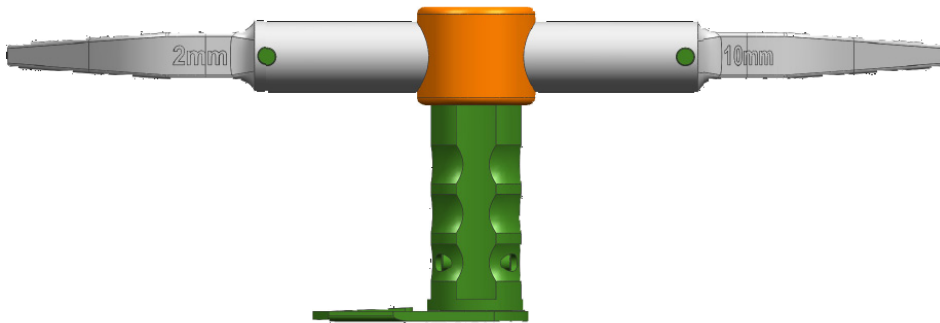

# Tibial Stylus 2/10mm 00-5901-082-00

## Cleaning Instructions

Rotate and center stylus arm **1** to access flushable area.  
Flush area shown.

97-0000-401-00 1003-K20 Printed in USA ©2010 Zimmer, Inc.