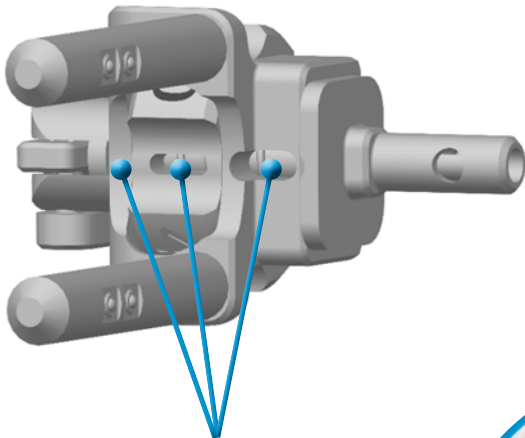

Persona™ Adjustable Resection Tower 42-5099-008-00

Cleaning Instructions

Rotate Dial

1 Flush window while rotating dial

2 Flush Bore

3 Flush 4 Ball Plungers

4 Flush 3 Ball Plungers (rotate dial)

5 Flush Spring Cavity (top and bottom)

6 Flush Spring Cavity (rotate dial)

7 Flush Spring Cavity (rotate dial; both sides)

97-5026-012-00 MC0000099147/00 Printed in USA ©2013 Zimmer, Inc.