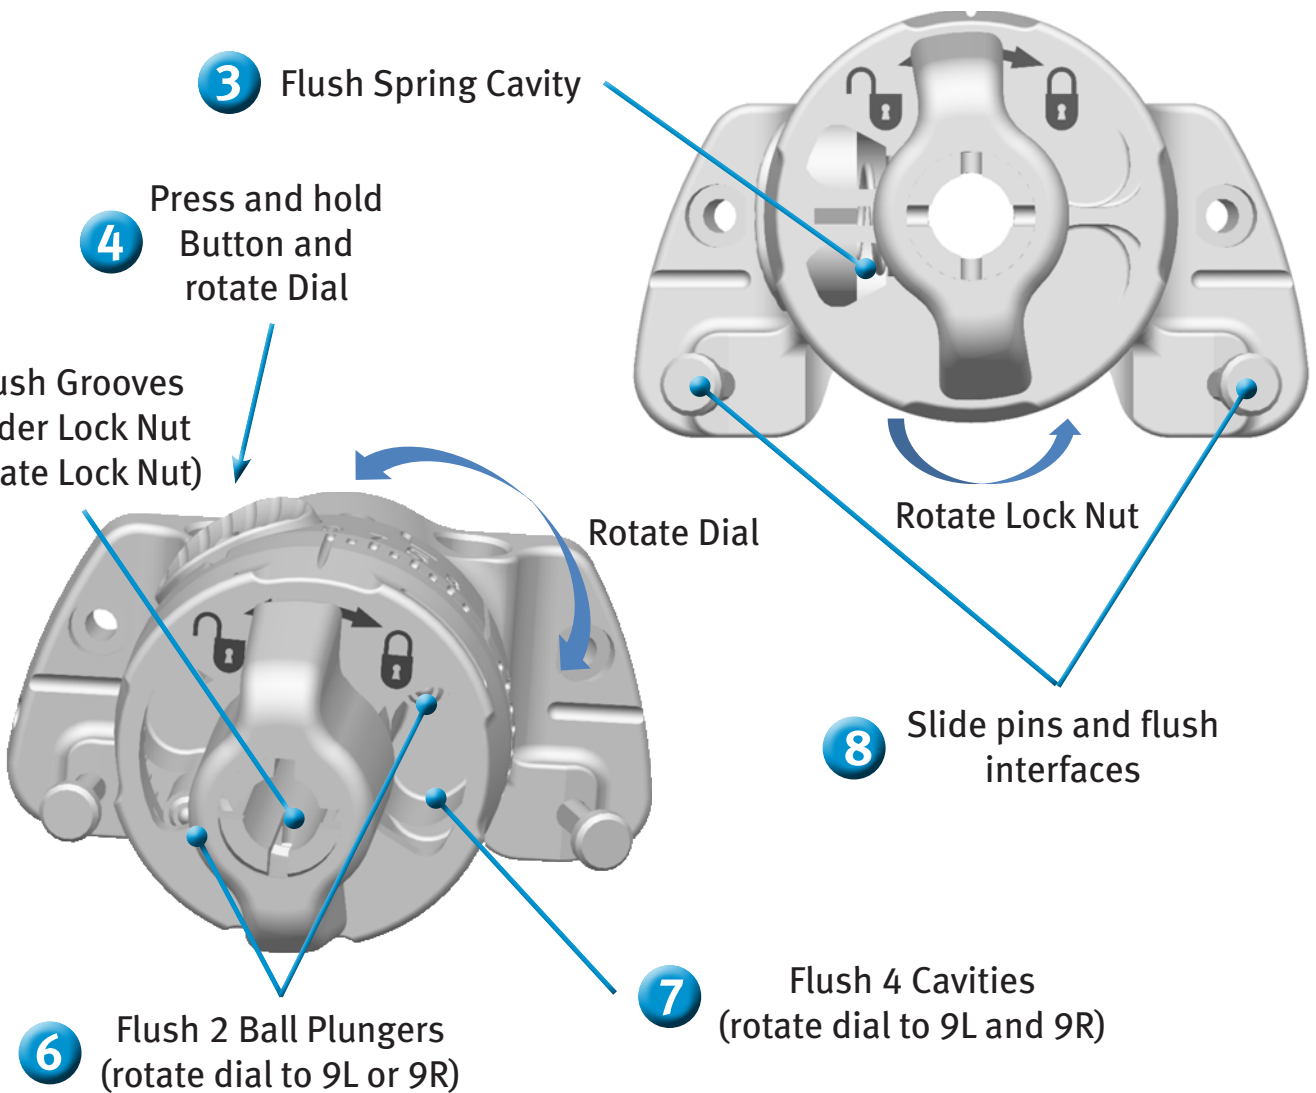

Persona™ Adjustable
Valgus Guide
42-5099-004-00

Cleaning Instructions

3 Flush Spring Cavity

4 Press and hold
Button and
rotate Dial

5 Flush Grooves
under Lock Nut
(rotate Lock Nut)

97-5026-013-00 MC0000099147/00 Printed in USA ©2013 Zimmer, Inc.