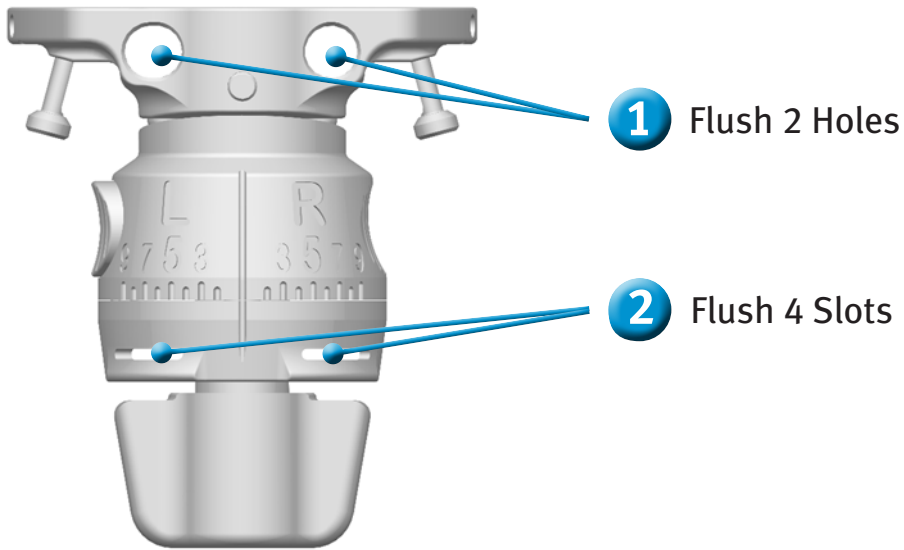

Persona™ Adjustable
Valgus Guide
42-5099-004-00

Cleaning Instructions

3 Flush Spring Cavity

4 Press and hold
Button and
rotate Dial

5 Flush Grooves
under Lock Nut
(rotate Lock Nut)

97-5026-013-00 MC0000099147/00 Printed in USA ©2013 Zimmer, Inc.