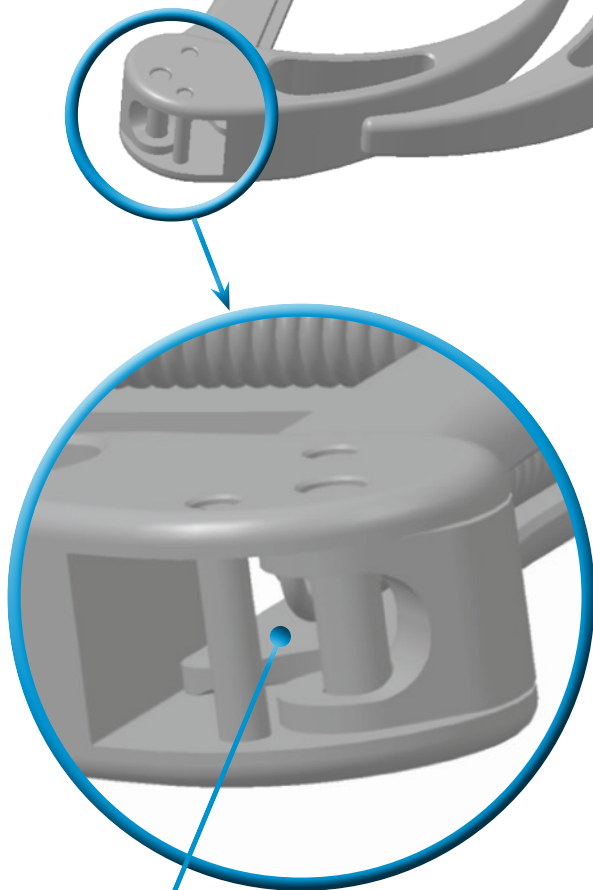

Persona™
EM Ankle Clamp
42-5399-003-00

Cleaning Instructions

1

Flush and brush
spring cavities

3

Flush and brush
cavities (two places)

2

Flush and brush
spring cavities