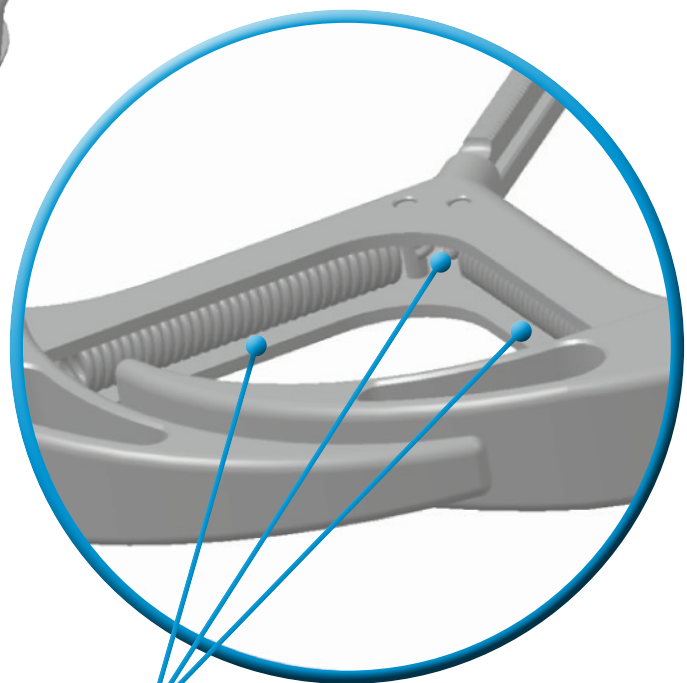

Persona™
EM Ankle Clamp
42-5399-003-00

Cleaning Instructions

1

Flush and brush
spring cavities

3

Flush and brush
cavities (two places)

2

Flush and brush
spring cavities