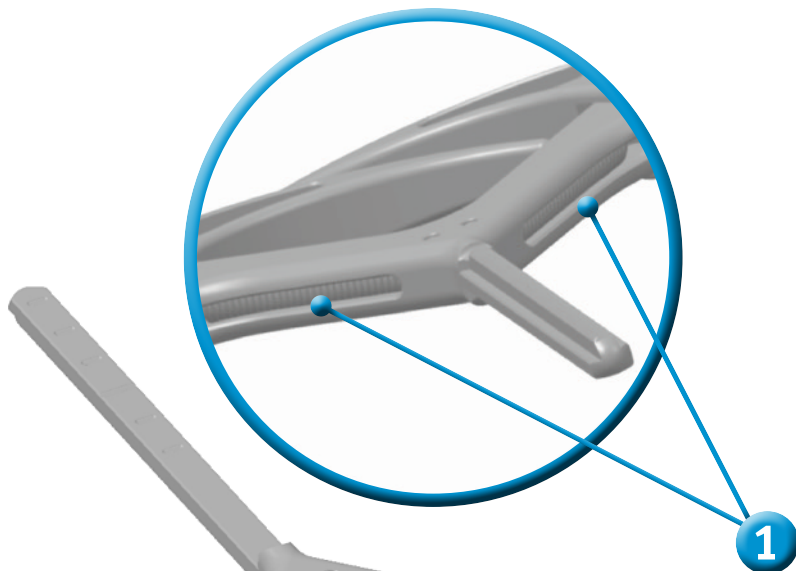

Persona™
EM Ankle Clamp
42-5399-003-00

Cleaning Instructions

1

Flush and brush
spring cavities

3

Flush and brush
cavities (two places)

2

Flush and brush
spring cavities