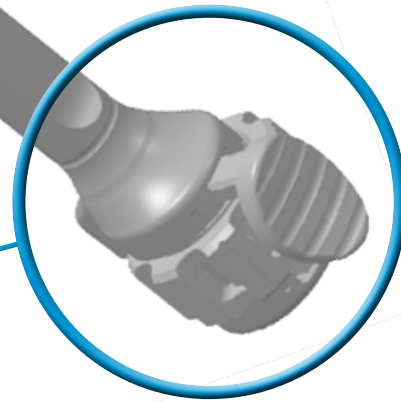

**Persona™
EM Proximal Tube
42-5399-001-00**

Cleaning Instructions

Flush and brush spring
cavity (on both sides)

1

Flush and brush dial
cavities

2

97-5026-057-00 Printed in USA ©2012 Zimmer, Inc.

Flush and brush
dial cavities