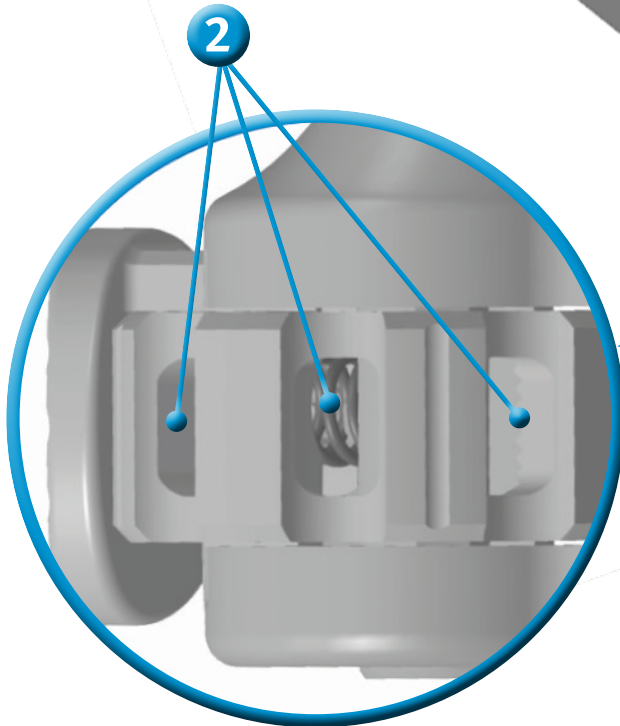

**Persona™
EM Proximal Tube
42-5399-001-00**

Cleaning Instructions

Flush and brush spring
cavity (on both sides)

1

Flush and brush dial
cavities

2

97-5026-057-00 Printed in USA ©2012 Zimmer, Inc.

Flush and brush
dial cavities