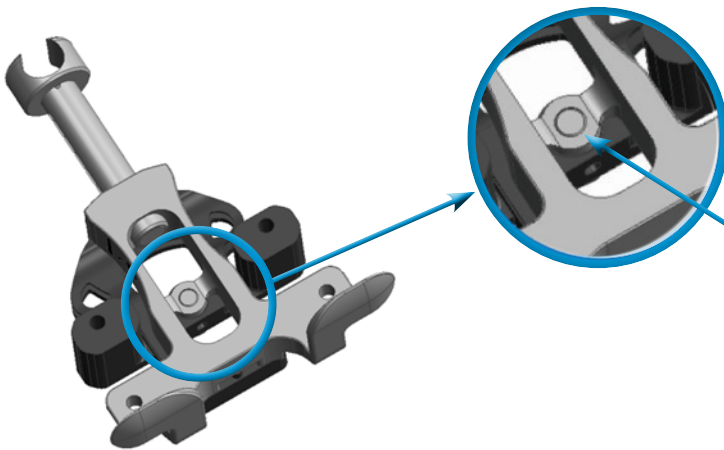

# Persona™ Posterior Referencing Sizer 42-5099-040-00

Cleaning Instructions

**1** Flush and Brush

**2** Flush Through Holes

**3** Flush and Brush

**4** Flush Thru Spring

**5** Flush Thru

97-5026-019-00 MC101540 Printed in USA ©2013 Zimmer, Inc.