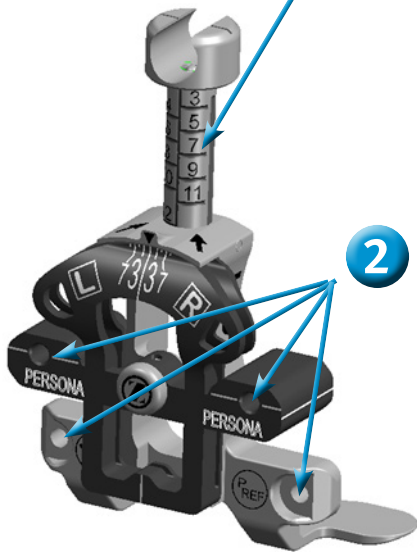

# Persona™ Posterior Referencing Sizer 42-5099-040-00

Cleaning Instructions

**1** Flush and Brush

**2** Flush Through Holes

**3** Flush and Brush

**4** Flush Thru Spring

**5** Flush Thru

97-5026-019-00 MC101540 Printed in USA ©2013 Zimmer, Inc.