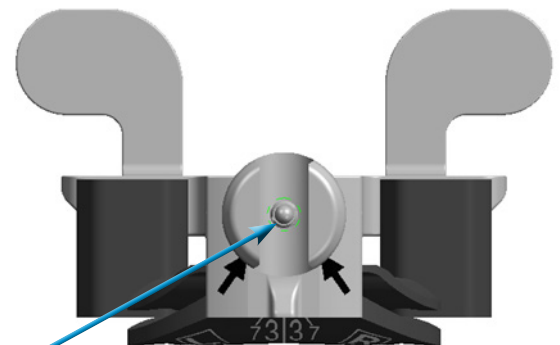

# Persona™ Posterior Referencing Sizer 42-5099-040-00

Cleaning Instructions

**1** Flush and Brush

**2** Flush Through Holes

**3** Flush and Brush

**4** Flush Thru Spring

**5** Flush Thru

97-5026-019-00 MC101540 Printed in USA ©2013 Zimmer, Inc.