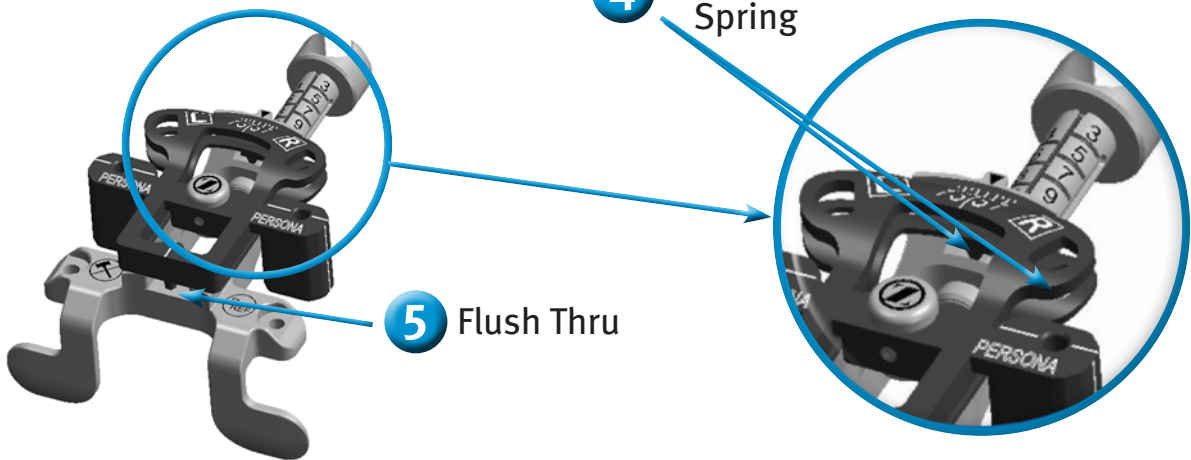

# Persona™ Posterior Referencing Sizer 42-5099-040-00

Cleaning Instructions

**1** Flush and Brush

**2** Flush Through Holes

**3** Flush and Brush

**4** Flush Thru Spring

**5** Flush Thru

97-5026-019-00 MC101540 Printed in USA ©2013 Zimmer, Inc.