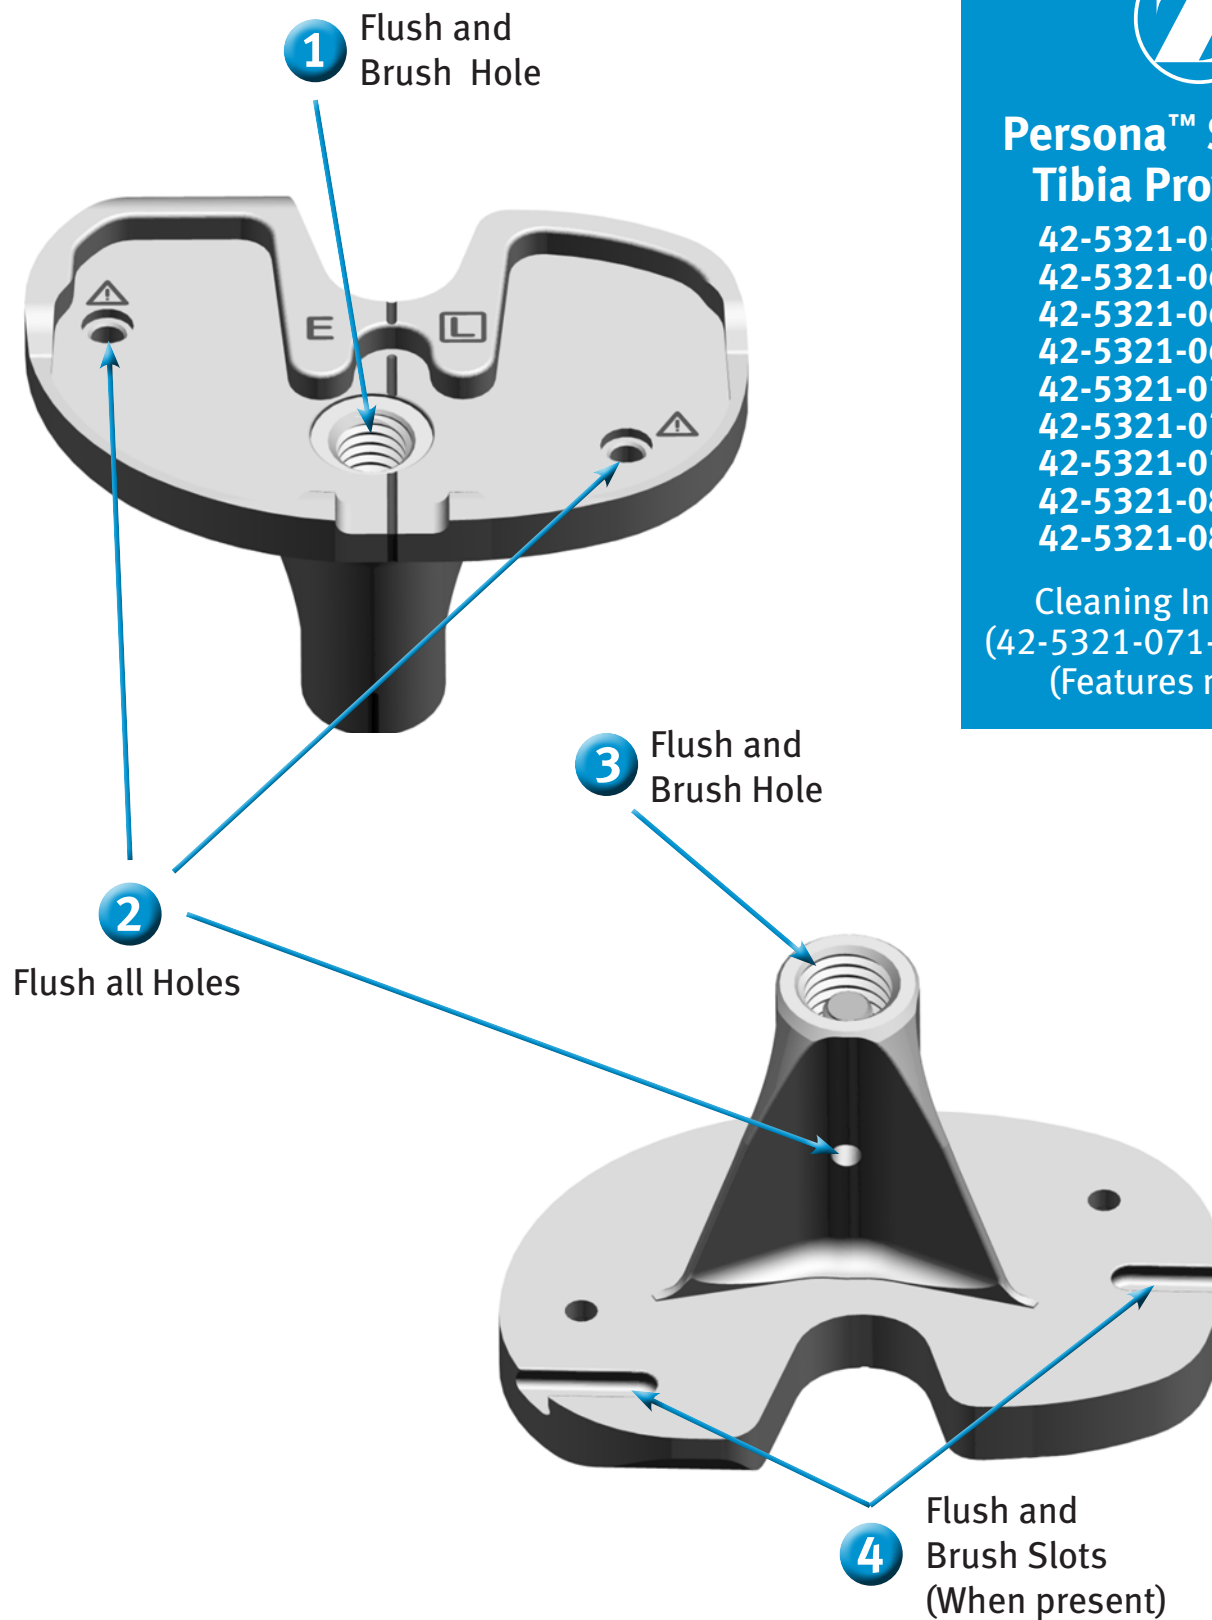

Persona™ Stemmed Tibia Provisional

42-5321-058-01_02
42-5321-061-01_02
42-5321-064-01_02
42-5321-067-01_02
42-5321-071-01_02
42-5321-075-01_02
42-5321-079-01_02
42-5321-083-01_02
42-5321-088-01_02

Cleaning Instructions
(42-5321-071-01 is shown)
(Features may vary)