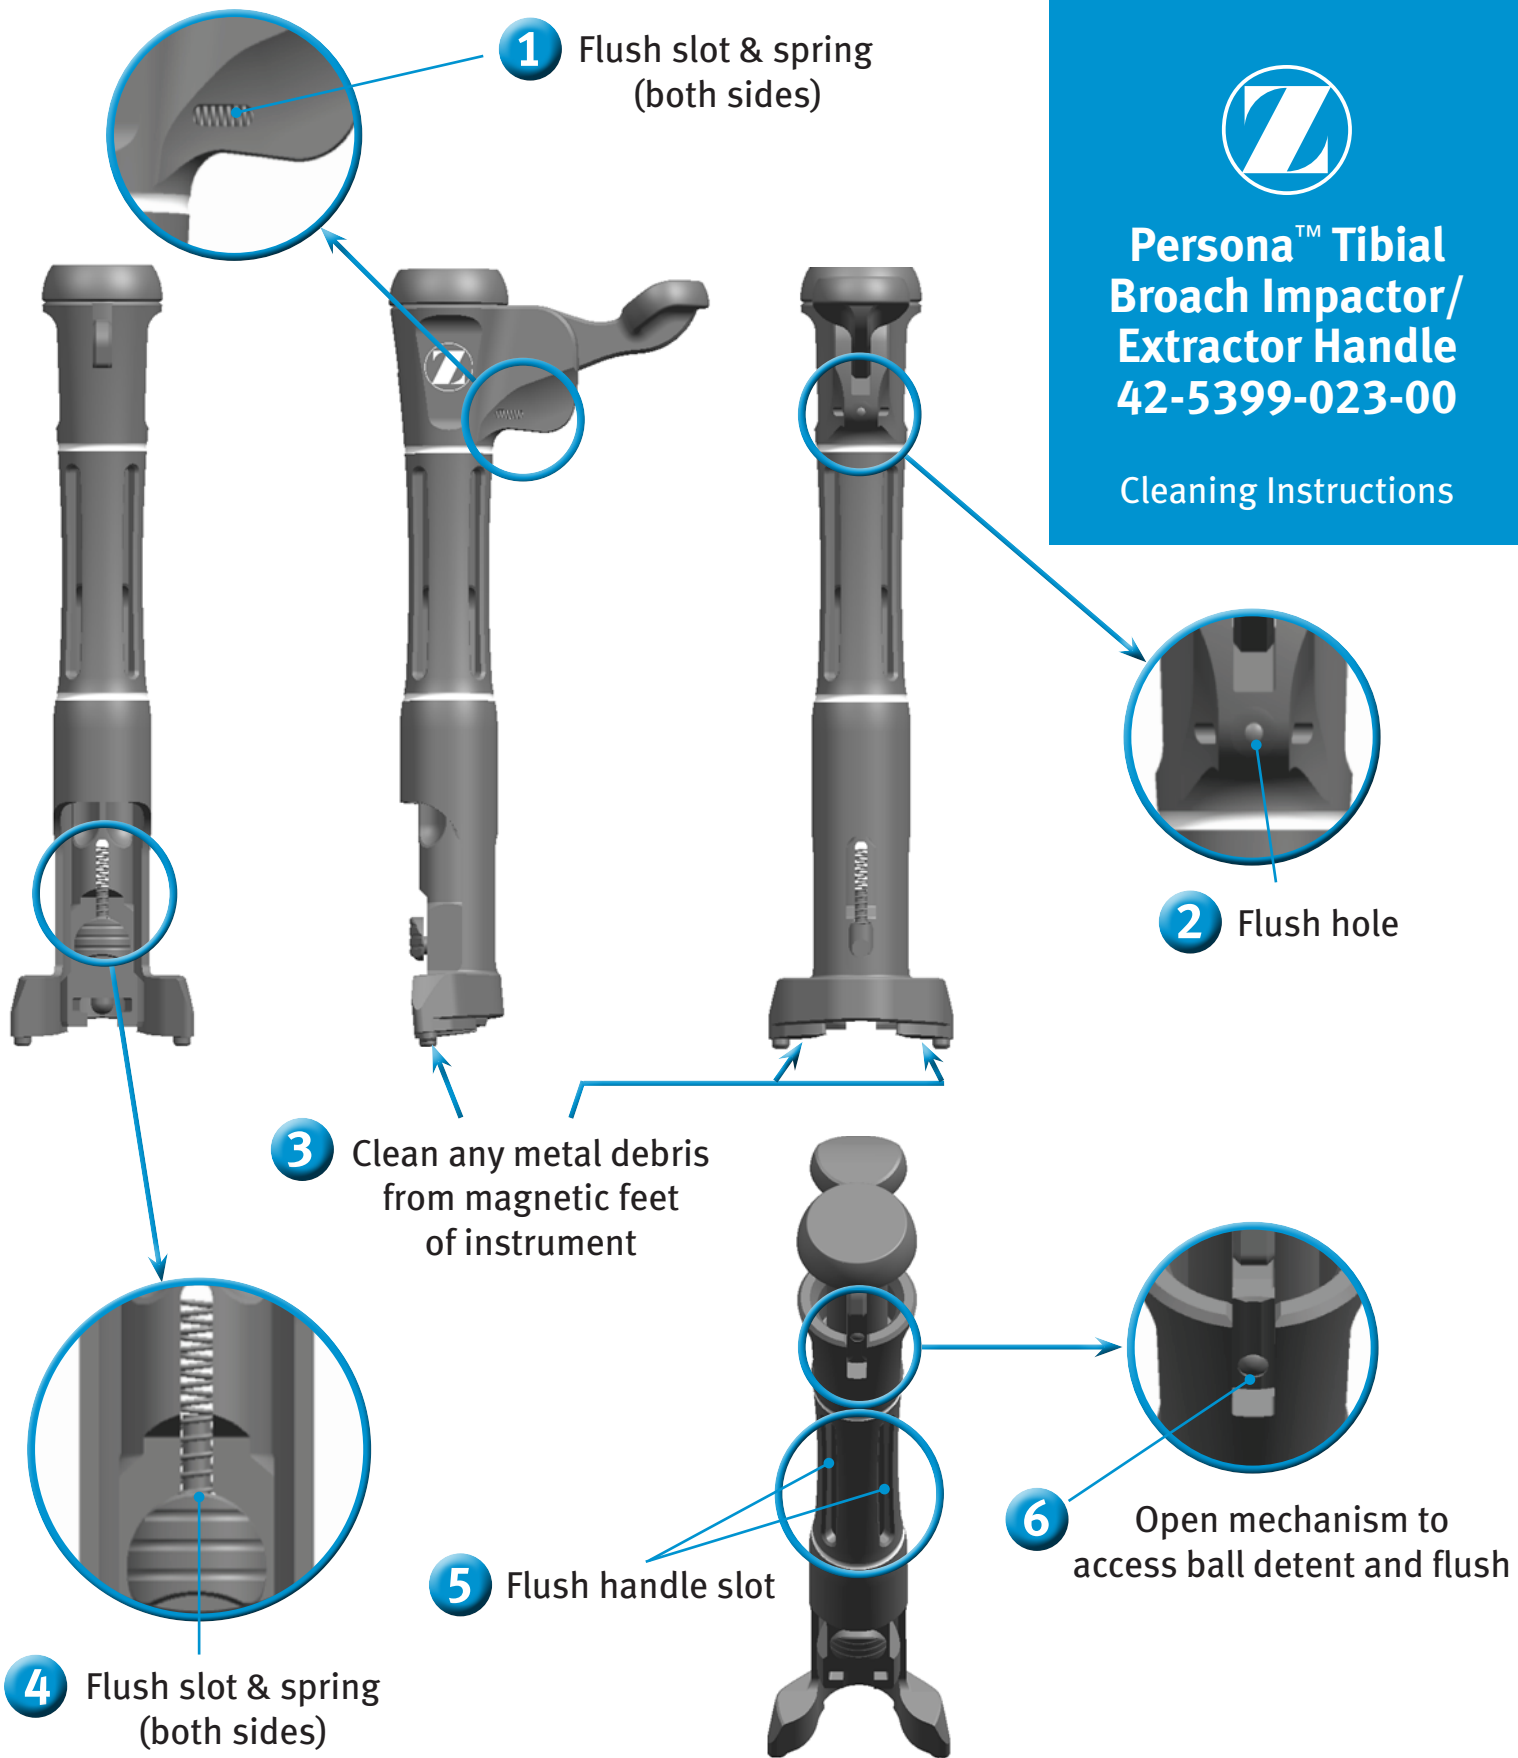

Persona™ Tibial Broach Impactor/ Extractor Handle 42-5399-023-00

Cleaning Instructions

97-5026-069-00 1111-K10 Printed in USA ©2012 Zimmer, Inc.