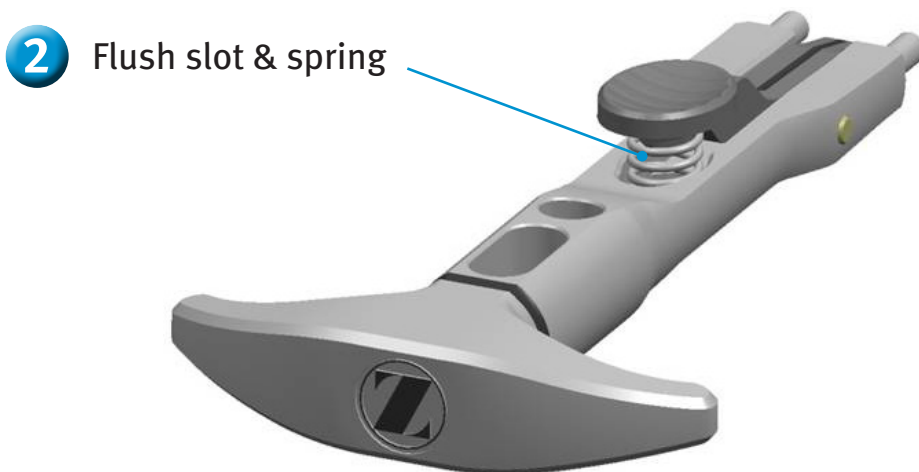

Persona™ Tibial Sizing Plate Handle 42-5399-017-00

Cleaning Instructions

97-5026-070-00 1111-K04 Printed in USA ©2012 Zimmer, Inc.