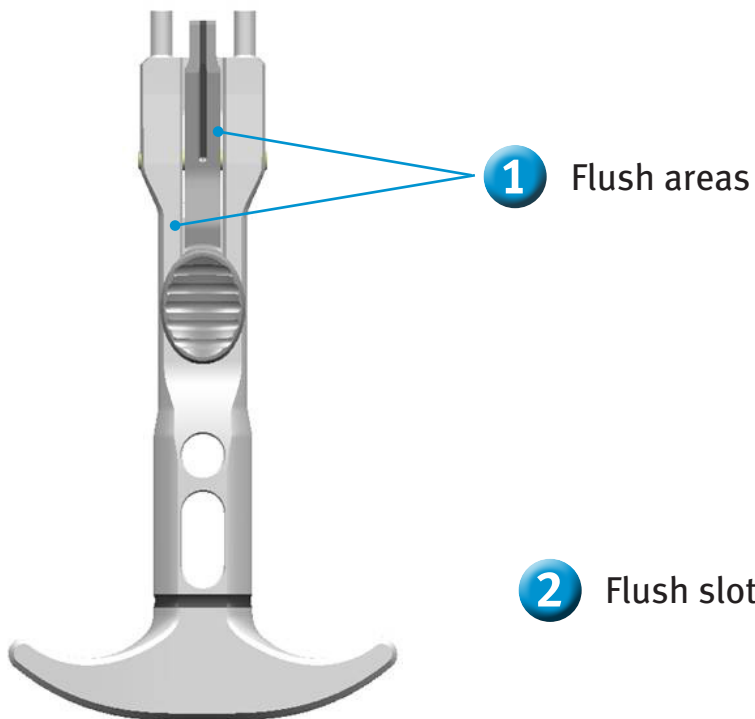

Persona™ Tibial Sizing Plate Handle 42-5399-017-00

Cleaning Instructions

97-5026-070-00 1111-K04 Printed in USA ©2012 Zimmer, Inc.